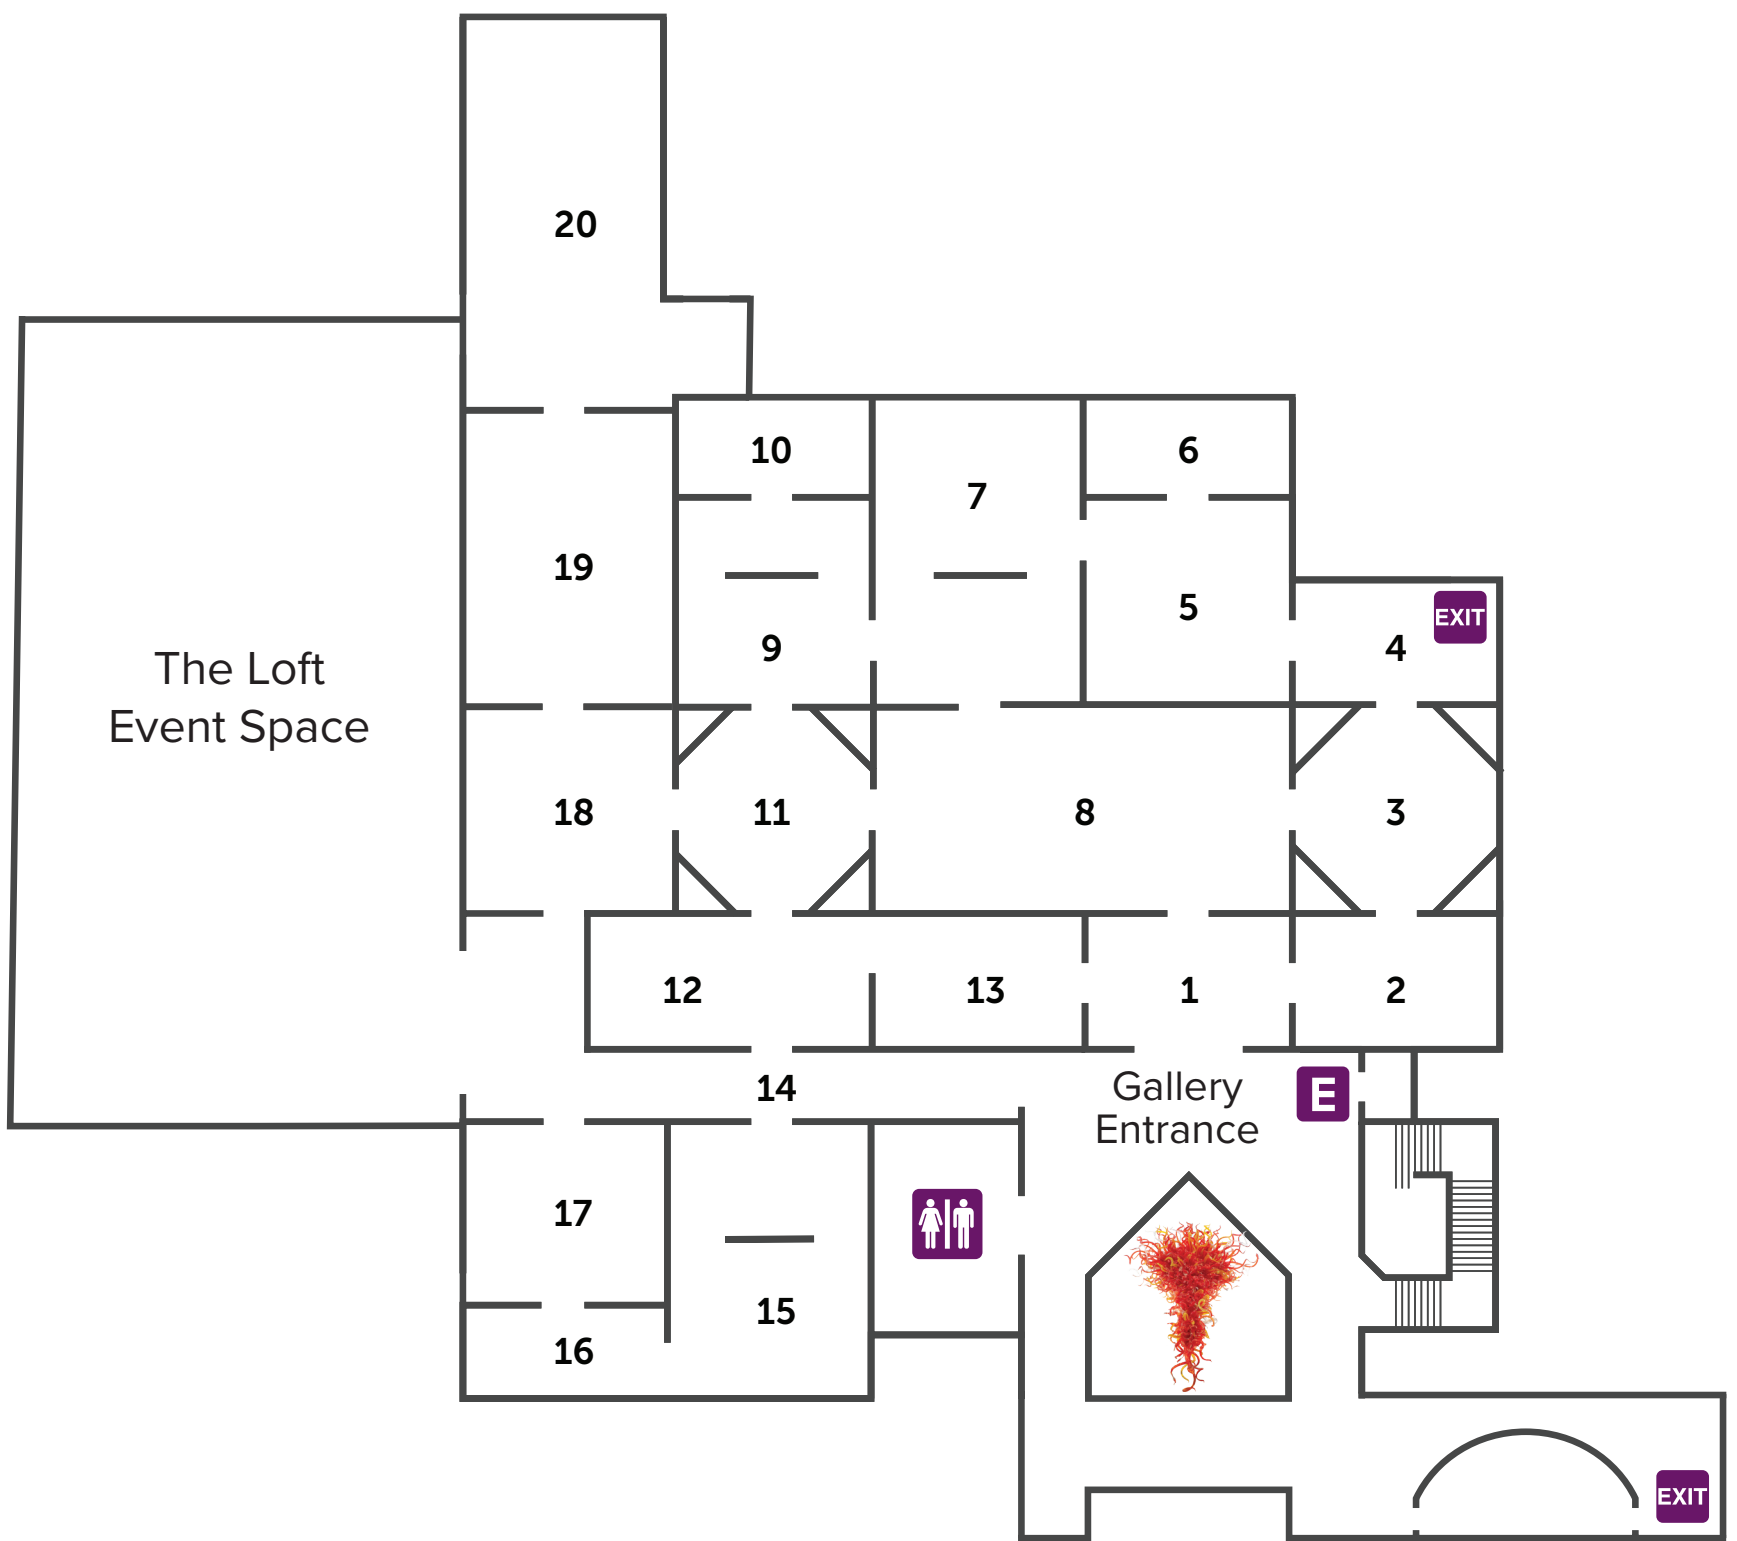

First Floor

Featured Exhibitions

 Emergency Exit

 Restrooms

 Elevator

Second Floor

Collection Galleries

Gallery Themes

1. Orientation
2. Gods and Heroes
3. Visions from Beyond
4. Legends
5. Art and Identity
6. Modern Rhythms
7. Vice and Virtue
8. What Gets on the Walls
9. Portraiture, Genre, and Still Life
10. Still Life in Real Life
11. Veils of Atmosphere
12. Sergio Hudson
13. Art and Industry
14. Sergio Hudson
15. Place
16. Artistic Interiors of the Late 19th Century
17. Chance in Art
18. Home, Work, Play
19. Postwar Experimentation
20. Contemporary Art